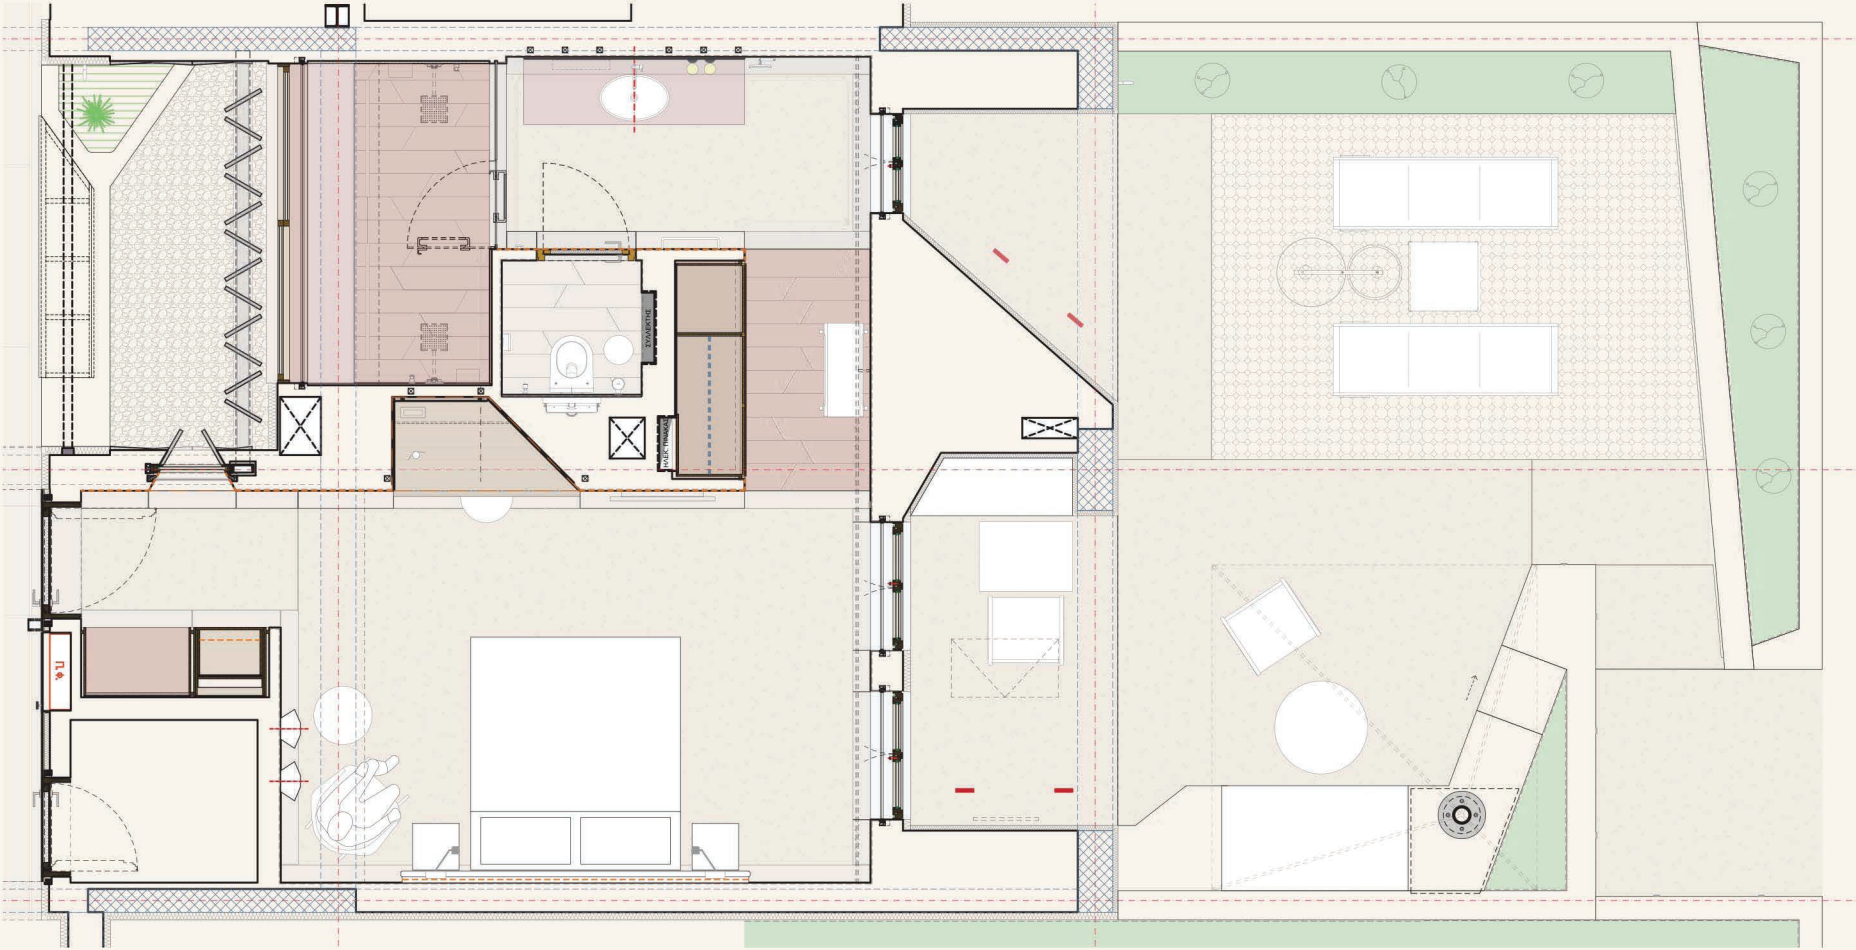

Room Size from 25-38sq.m.

21 ground floor

23 floor level

View Pool, Landscape

Connecting 8 sets

Disable 4

Maximum Capacity: Up to 2 persons

STANDARD GUESTROOMS

SUPERIOR GUESTROOMS

STANDARD GARDEN GUESTROOMS

SUPERIOR GARDEN GUESTROOMS

ROOM TYPE

Bungalows

Pool Bungalows

Junior Suites

Standard Guestrooms

BUNGALOWS GUESTROOMS

TECHNICAL INFORMATION

No of rooms 32

20 ground floor 3 private jacuzzi

17 private pool and garden

12 floor level

Room Size

On average, 40sq.m. indoors /

50sq.m. outdoors private grounds /

sun decks and private pool

Outdoor pool showers

View Pool, Landscape

Maximum Capacity: **Pool Bungalows & Junior Suites** up to 3 persons

POOL BUNGALOWS

POOL BUNGALOWS

ROOM TYPE