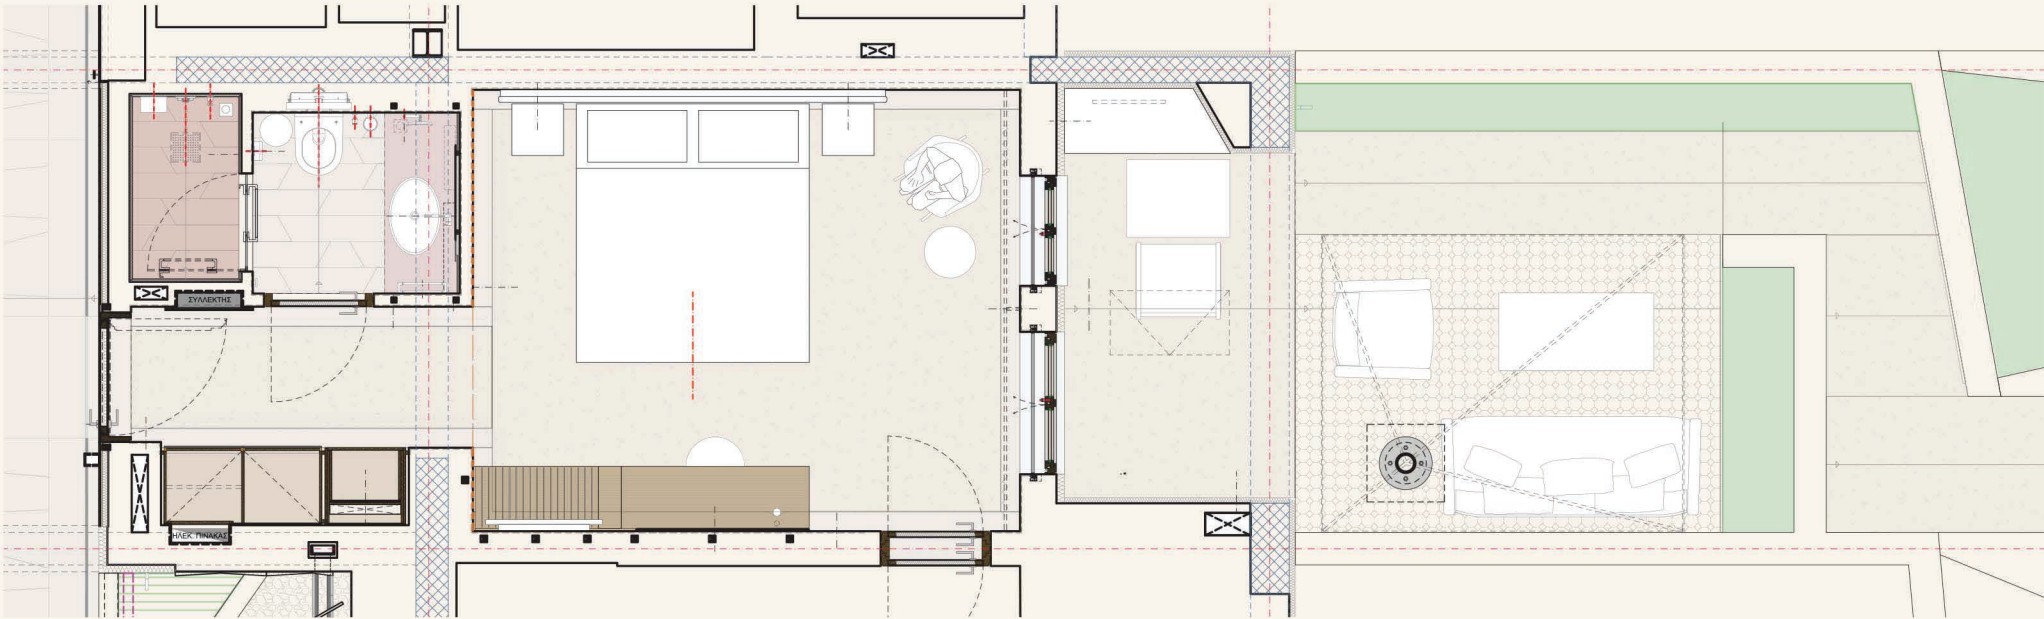

Room Size from 25-38sq.m.

21 ground floor

23 floor level

View Pool, Landscape

Connecting 8 sets

Disable 4

Maximum Capacity: Up to 2 persons

STANDARD GUESTROOMS

SUPERIOR GUESTROOMS

STANDARD GARDEN GUESTROOMS

SUPERIOR GARDEN GUESTROOMS

ROOM TYPE

Bungalows

Pool Bungalows

Junior Suites

Standard Guestrooms

BUNGALOWS GUESTROOMS

TECHNICAL INFORMATION

No of rooms 32

20 ground floor 3 private jacuzzi

17 private pool and garden

12 floor level

Room Size

On average, 40sq.m. indoors /

50sq.m. outdoors private grounds /

sun decks and private pool

Outdoor pool showers

View Pool, Landscape

Maximum Capacity: **Pool Bungalows & Junior Suites** up to 3 persons

POOL BUNGALOWS

POOL BUNGALOWS

ROOM TYPE