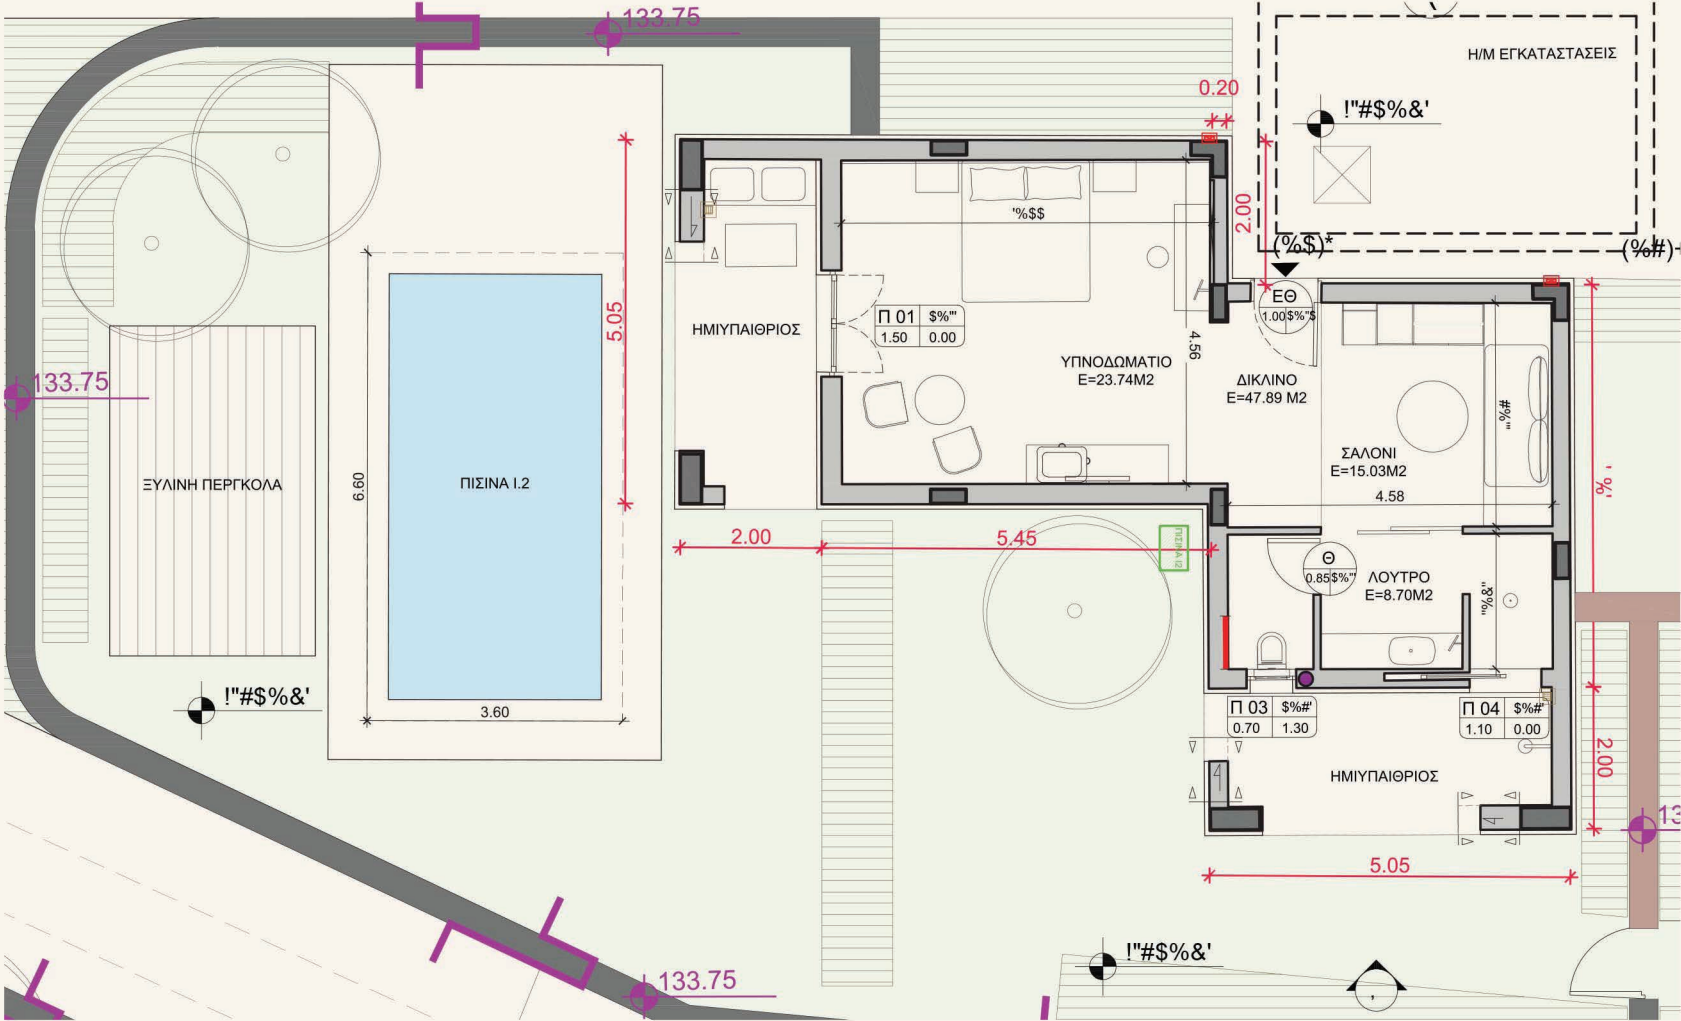

Room Size from 25-38sq.m.

21 ground floor

23 floor level

View Pool, Landscape

Connecting 8 sets

Disable 4

Maximum Capacity: Up to 2 persons

STANDARD GUESTROOMS

BUNGALOWS GUESTROOMS

TECHNICAL INFORMATION

No of rooms 32

20 ground floor 3 private jacuzzi

17 private pool and garden

12 floor level

Room Size

On average, 40sq.m. indoors /

50sq.m. outdoors private grounds /

sun decks and private pool

Outdoor pool showers

View Pool, Landscape

Maximum Capacity: **Pool Bungalows & Junior Suites** up to 3 persons

POOL BUNGALOWS

POOL BUNGALOWS

ROOM TYPE

Pool Suites

Deluxe Pool Suites

SUITES GUESTROOMS

TECHNICAL INFORMATION

No of rooms 45

41 Pool Suites

4 Deluxe Pool Suites

All Suites with private pools