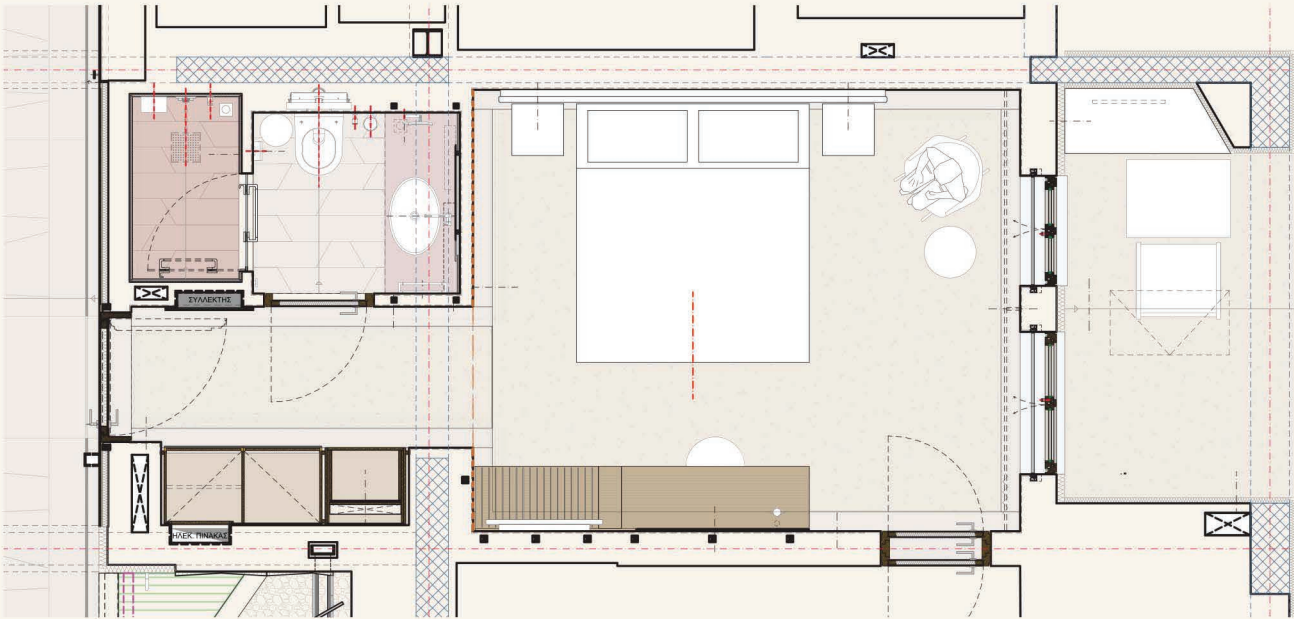

Room Size from 25-38sq.m.

21 ground floor

23 floor level

View Pool, Landscape

Connecting 8 sets

Disable 4

Maximum Capacity: Up to 2 persons

STANDARD GUESTROOMS

SUPERIOR GUESTROOMS

STANDARD GARDEN GUESTROOMS

SUPERIOR GARDEN GUESTROOMS

ROOM TYPE

Bungalows

Pool Bungalows

Junior Suites

Standard Guestrooms

BUNGALOWS GUESTROOMS

TECHNICAL INFORMATION

No of rooms 32

20 ground floor 3 private jacuzzi

17 private pool and garden

12 floor level

Room Size

On average, 40sq.m. indoors /