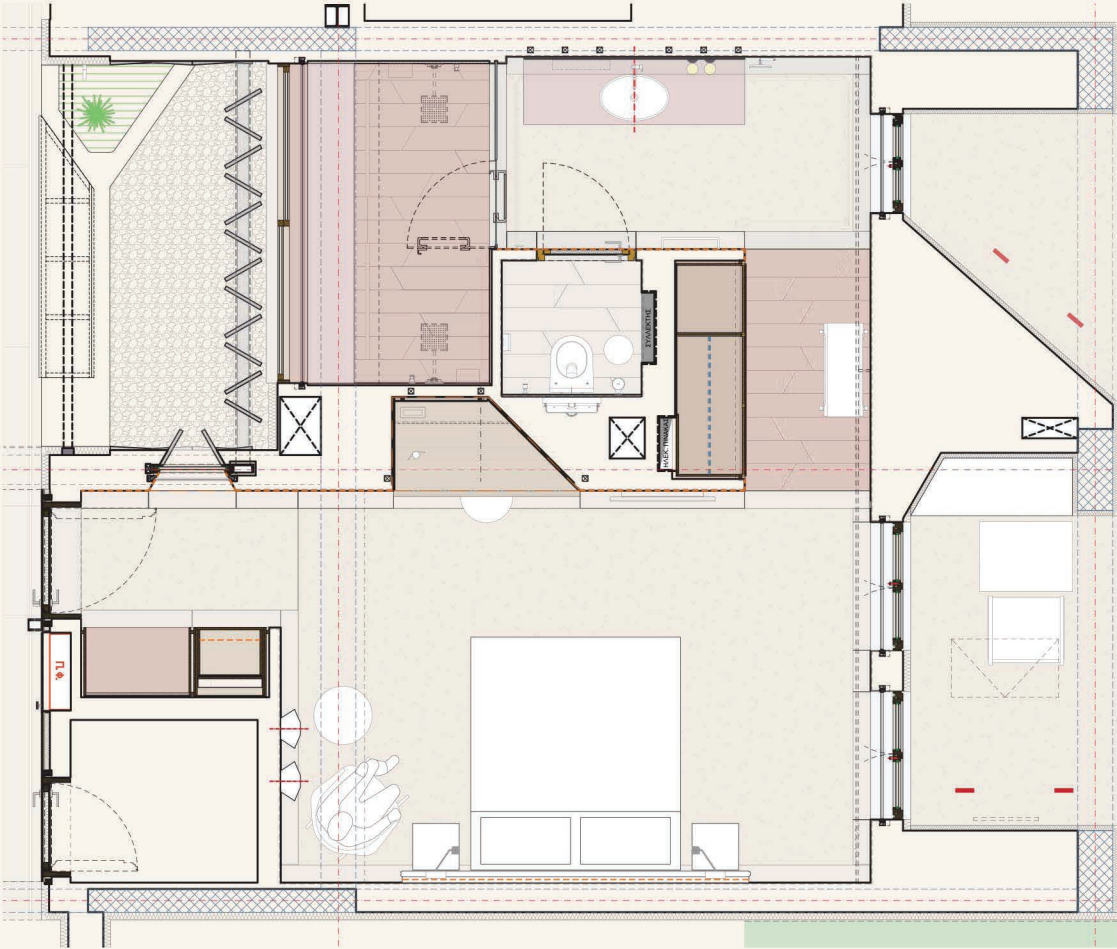

Room Size from 25-38sq.m.

21 ground floor

23 floor level

View Pool, Landscape

Connecting 8 sets

Disable 4

Maximum Capacity: Up to 2 persons

STANDARD GUESTROOMS

SUPERIOR GUESTROOMS

STANDARD GARDEN GUESTROOMS

SUPERIOR GARDEN GUESTROOMS

ROOM TYPE

Bungalows

Pool Bungalows

Junior Suites

Standard Guestrooms

BUNGALOWS GUESTROOMS

TECHNICAL INFORMATION

No of rooms 32

20 ground floor 3 private jacuzzi

17 private pool and garden

12 floor level

Room Size

On average, 40sq.m. indoors /