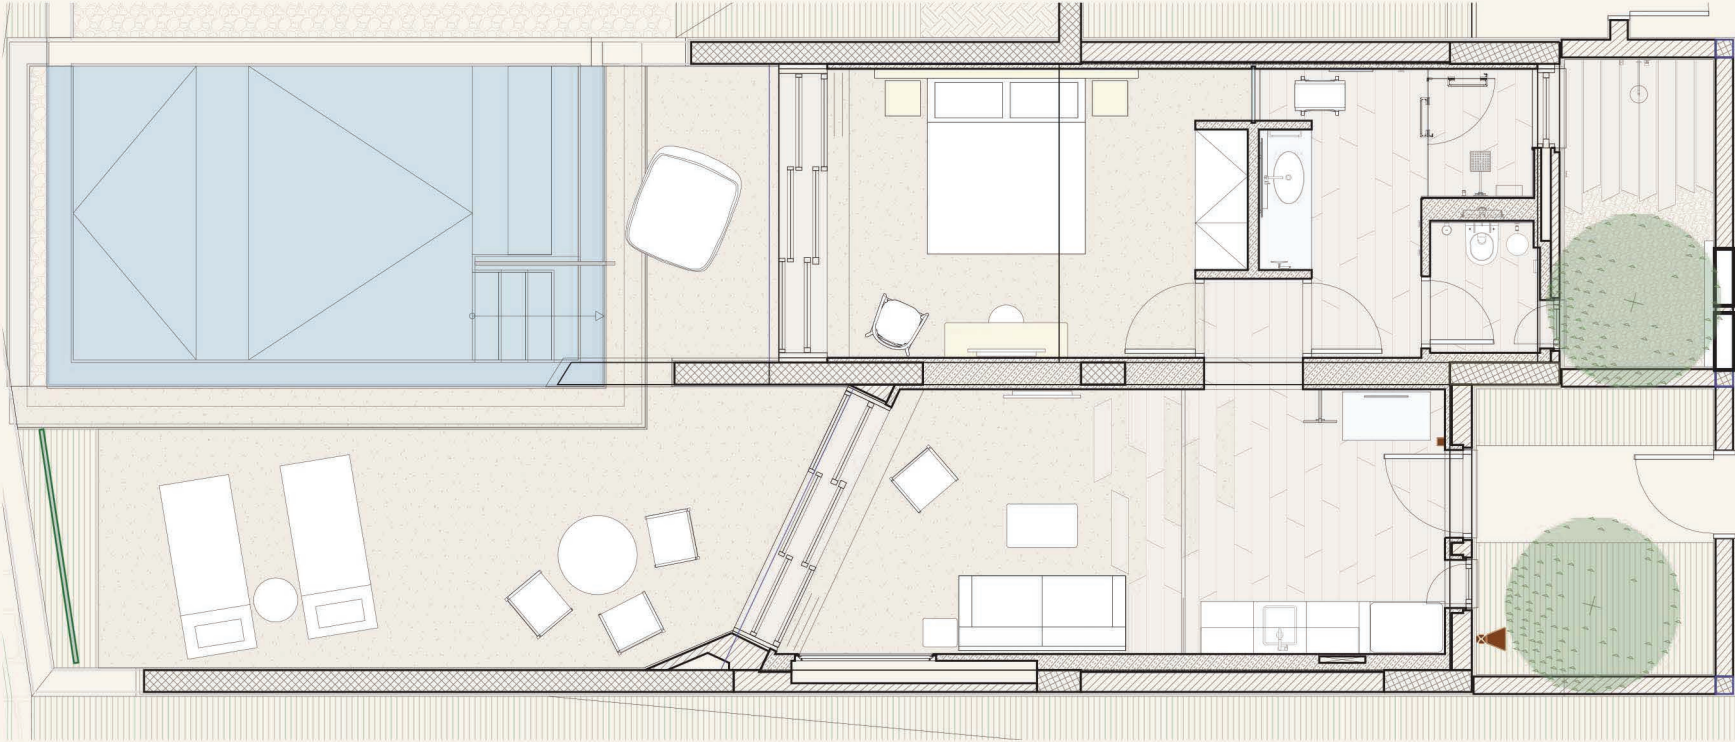

All Suites offer living space with double sofa bed

Room Size

On average, 50sq.m., with private pools
and 50sq.m. private deck space

Outdoor pool showers

View Pool, Landscape

Maximum Capacity: **Pool Suites** up to 4 persons
(2 adults & 2 children) **Deluxe Pool Suites** up to 6
persons (4 adults & 2 children)

POOL
SUITES

POOL SUITES

DELUXE POOL

SUITES