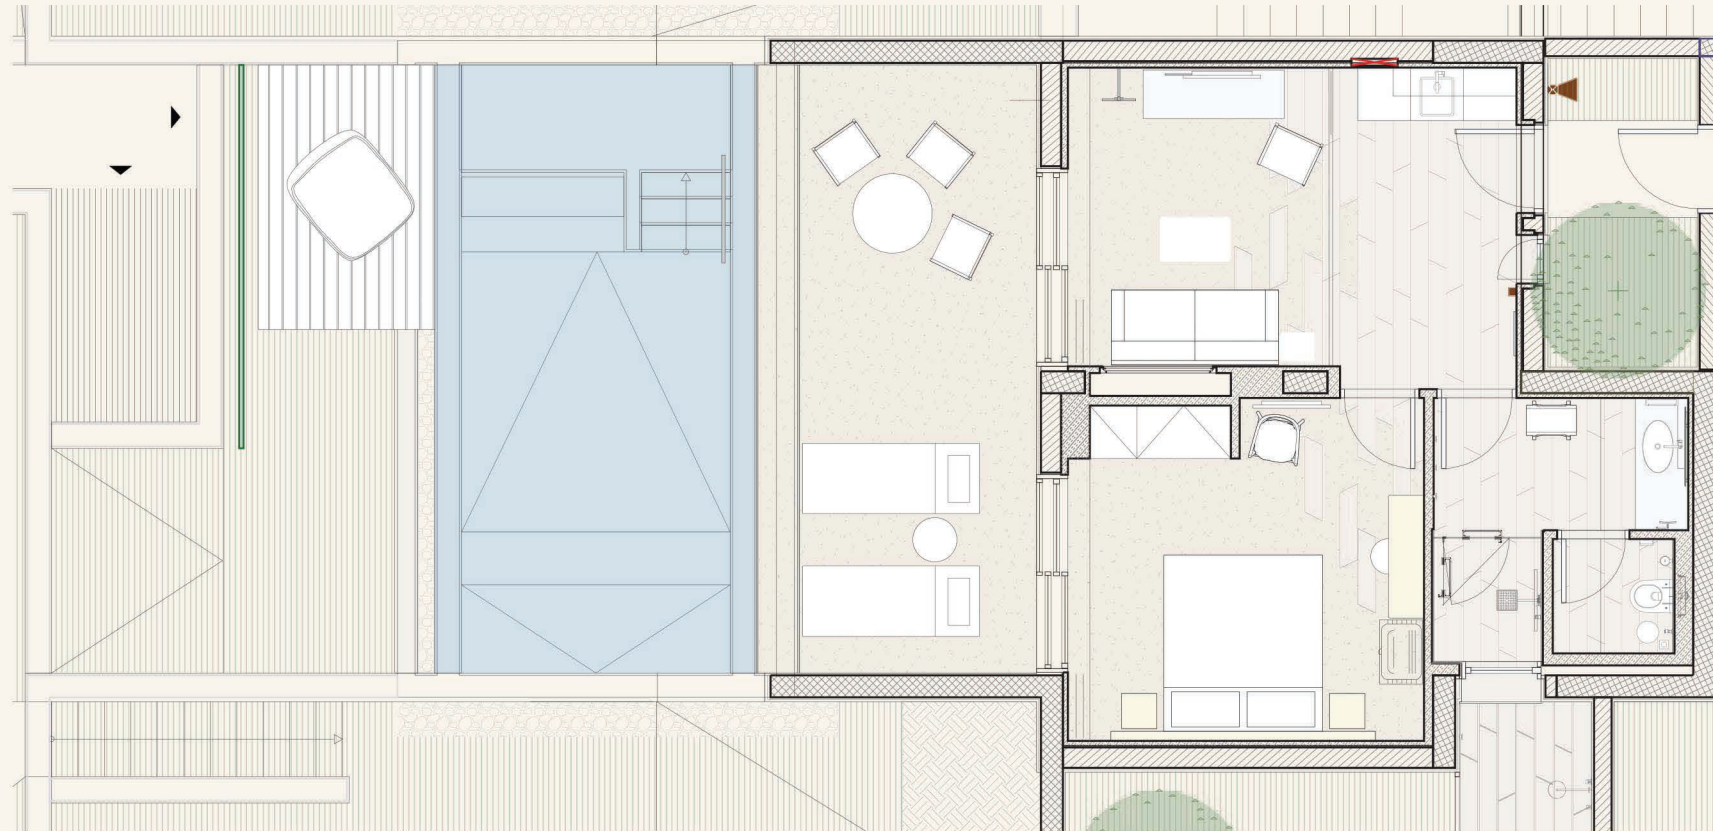

Pool Suites

Deluxe Pool Suites

SUITES GUESTROOMS

TECHNICAL INFORMATION

No of rooms 45

41 Pool Suites

4 Deluxe Pool Suites

All Suites with private pools

All Suites offer living space with double sofa bed

Room Size

On average, 50sq.m., with private pools
and 50sq.m. private deck space

Outdoor pool showers

View Pool, Landscape

Maximum Capacity: **Pool Suites** up to 4 persons
(2 adults & 2 children) **Deluxe Pool Suites** up to 6
persons (4 adults & 2 children)

POOL
SUITES

POOL SUITES

DELUXE POOL

SUITES