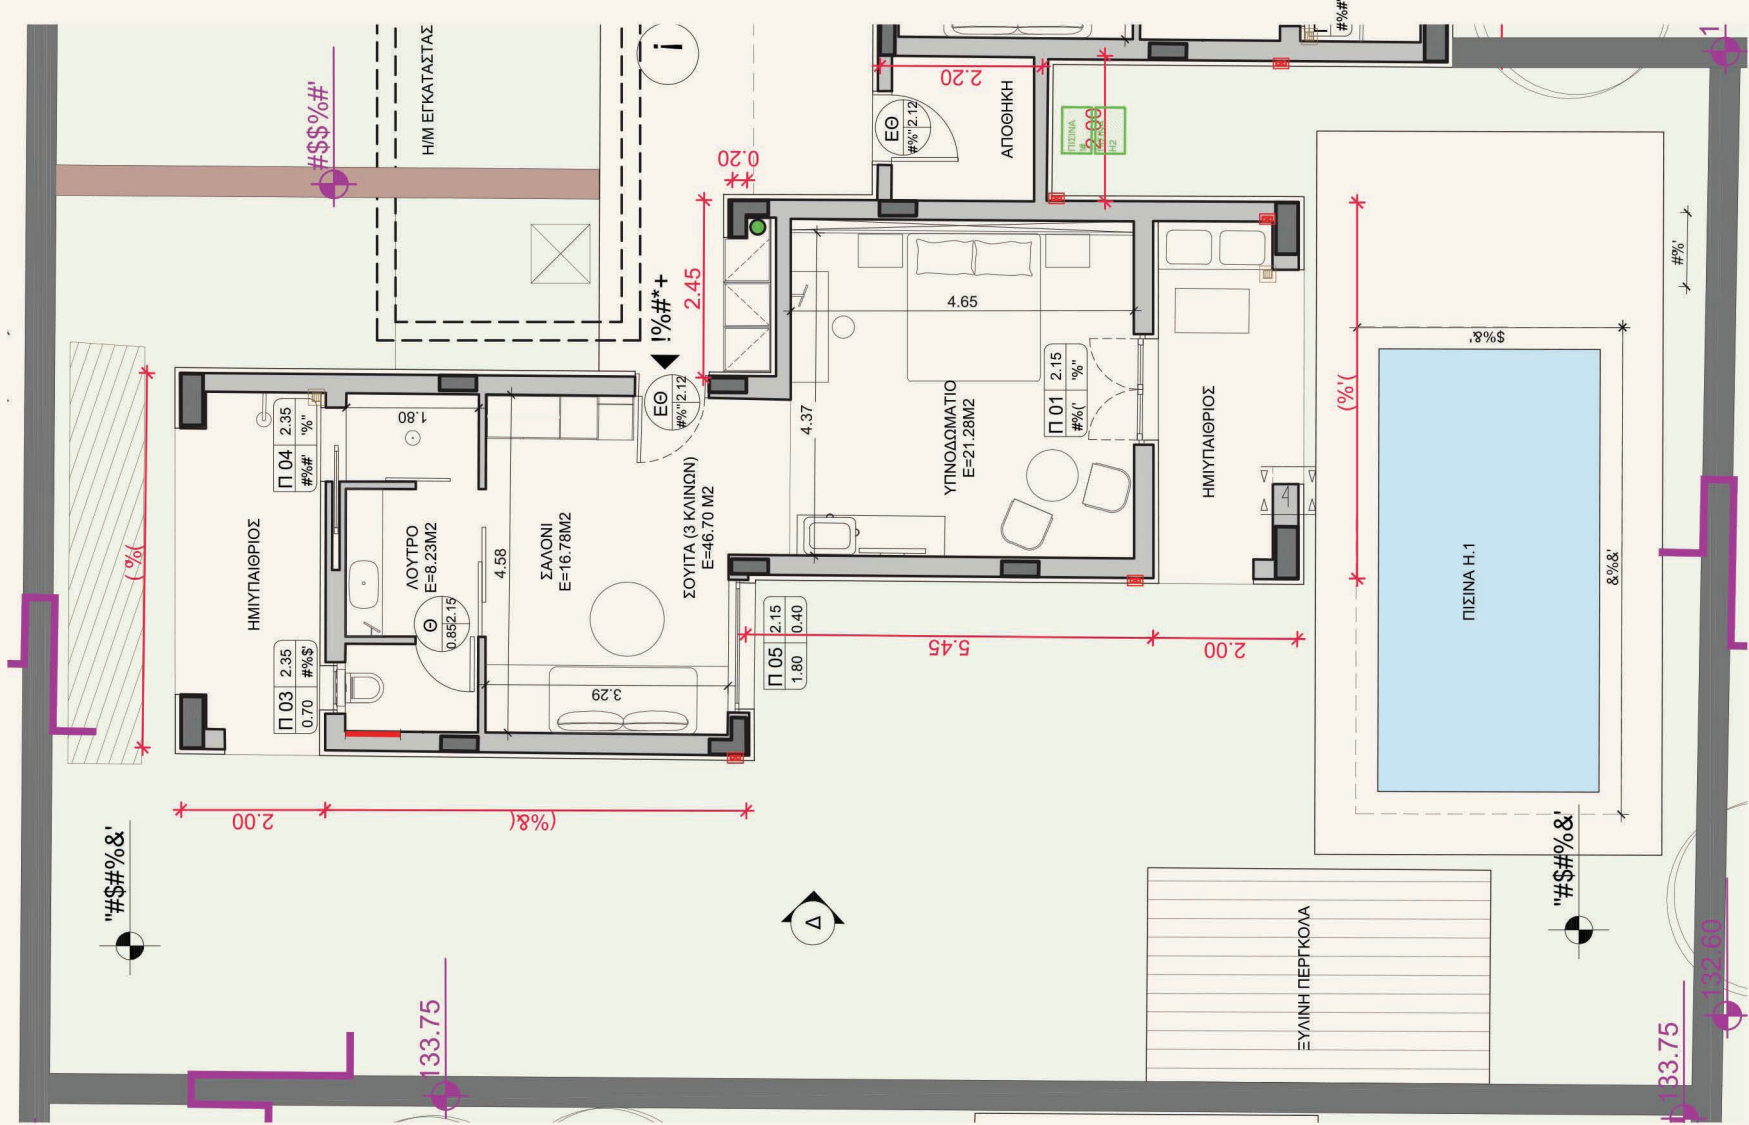

Room Size from 25-38sq.m.

21 ground floor

23 floor level

View Pool, Landscape

Connecting 8 sets

Disable 4

Maximum Capacity: Up to 2 persons

STANDARD GUESTROOMS

BUNGALOWS GUESTROOMS

TECHNICAL INFORMATION

No of rooms 32

20 ground floor 3 private jacuzzi

17 private pool and garden

12 floor level

Room Size

On average, 40sq.m. indoors /

50sq.m. outdoors private grounds /

sun decks and private pool

Outdoor pool showers

View Pool, Landscape

Maximum Capacity: **Pool Bungalows & Junior Suites** up to 3 persons

POOL BUNGALOWS

POOL BUNGALOWS

ROOM TYPE

Pool Suites

Deluxe Pool Suites

SUITES GUESTROOMS

TECHNICAL INFORMATION

No of rooms 45

41 Pool Suites

4 Deluxe Pool Suites

All Suites with private pools