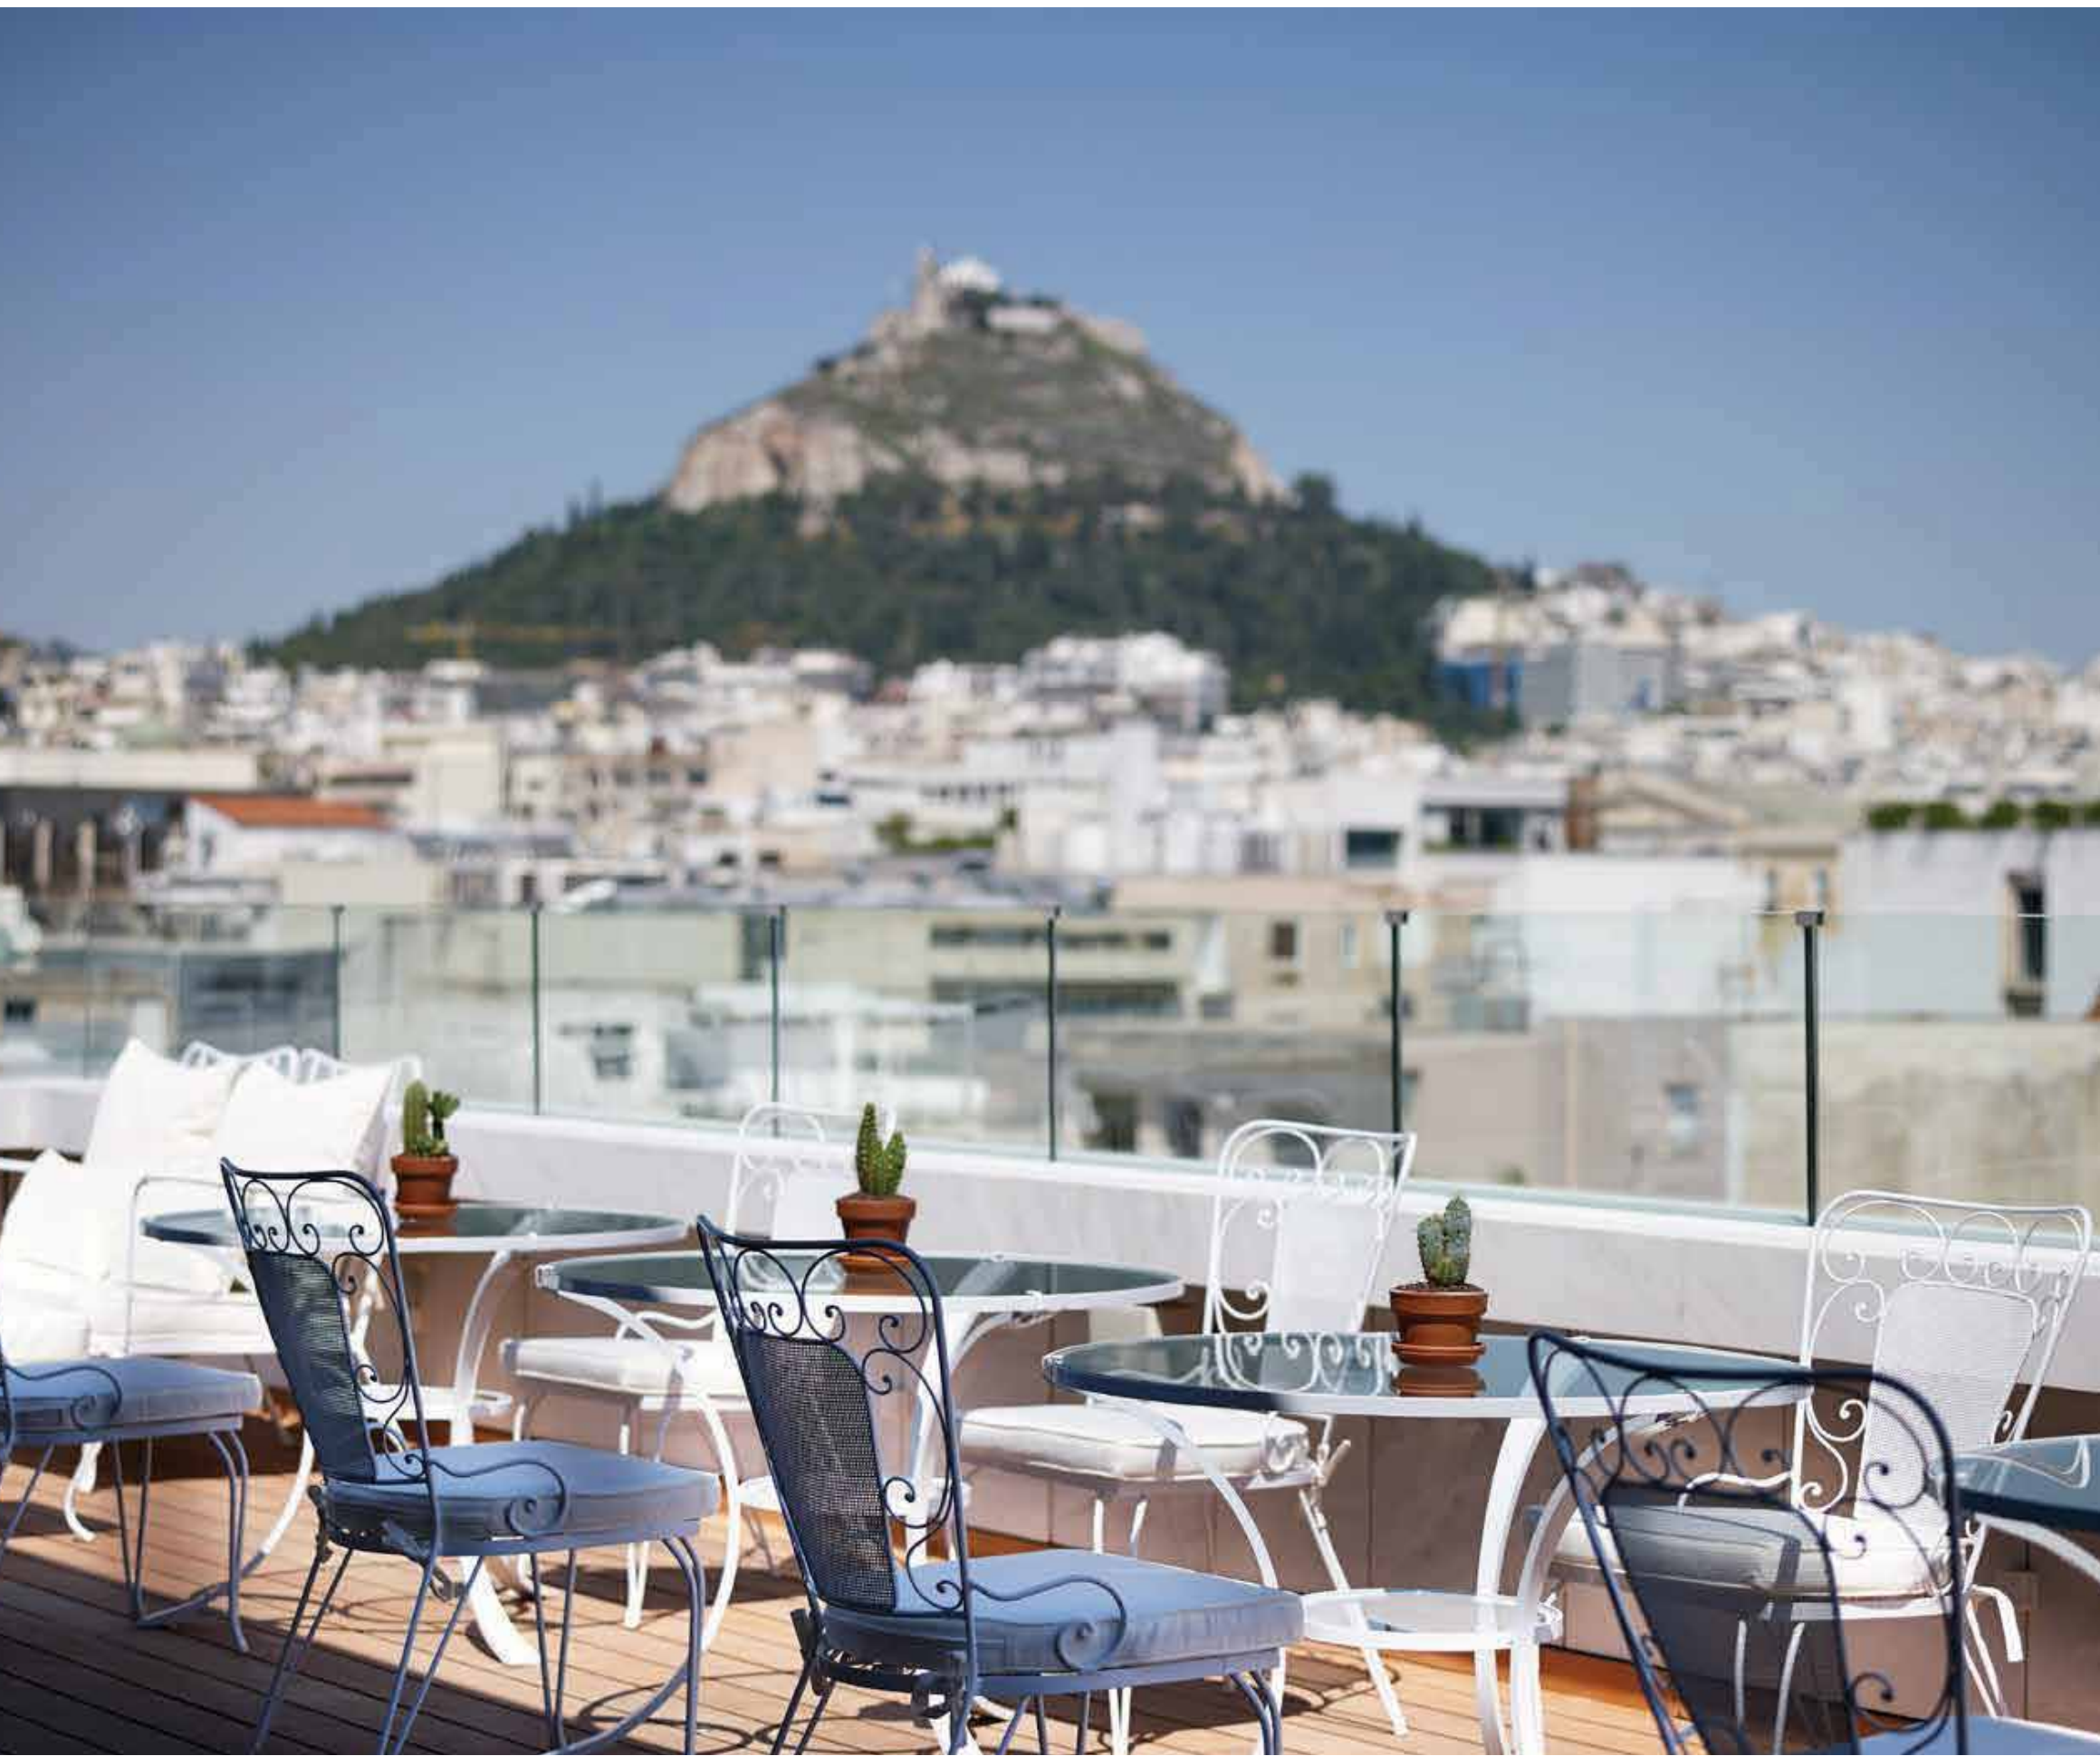

Penthouse

NEW
Art Lounge

NEW
Art Lounge

NEW
Art Lounge

Wellness

Gym

“FAVELA” ART INSTALLATION

FAVELA WALLS AND COLUMNS,
MADE FROM RECLAIMED WOOD,
APPEAR TO EXPAND THREE DIMENSIONALLY,
IN A NEW, NEVER DONE BEFORE WAY