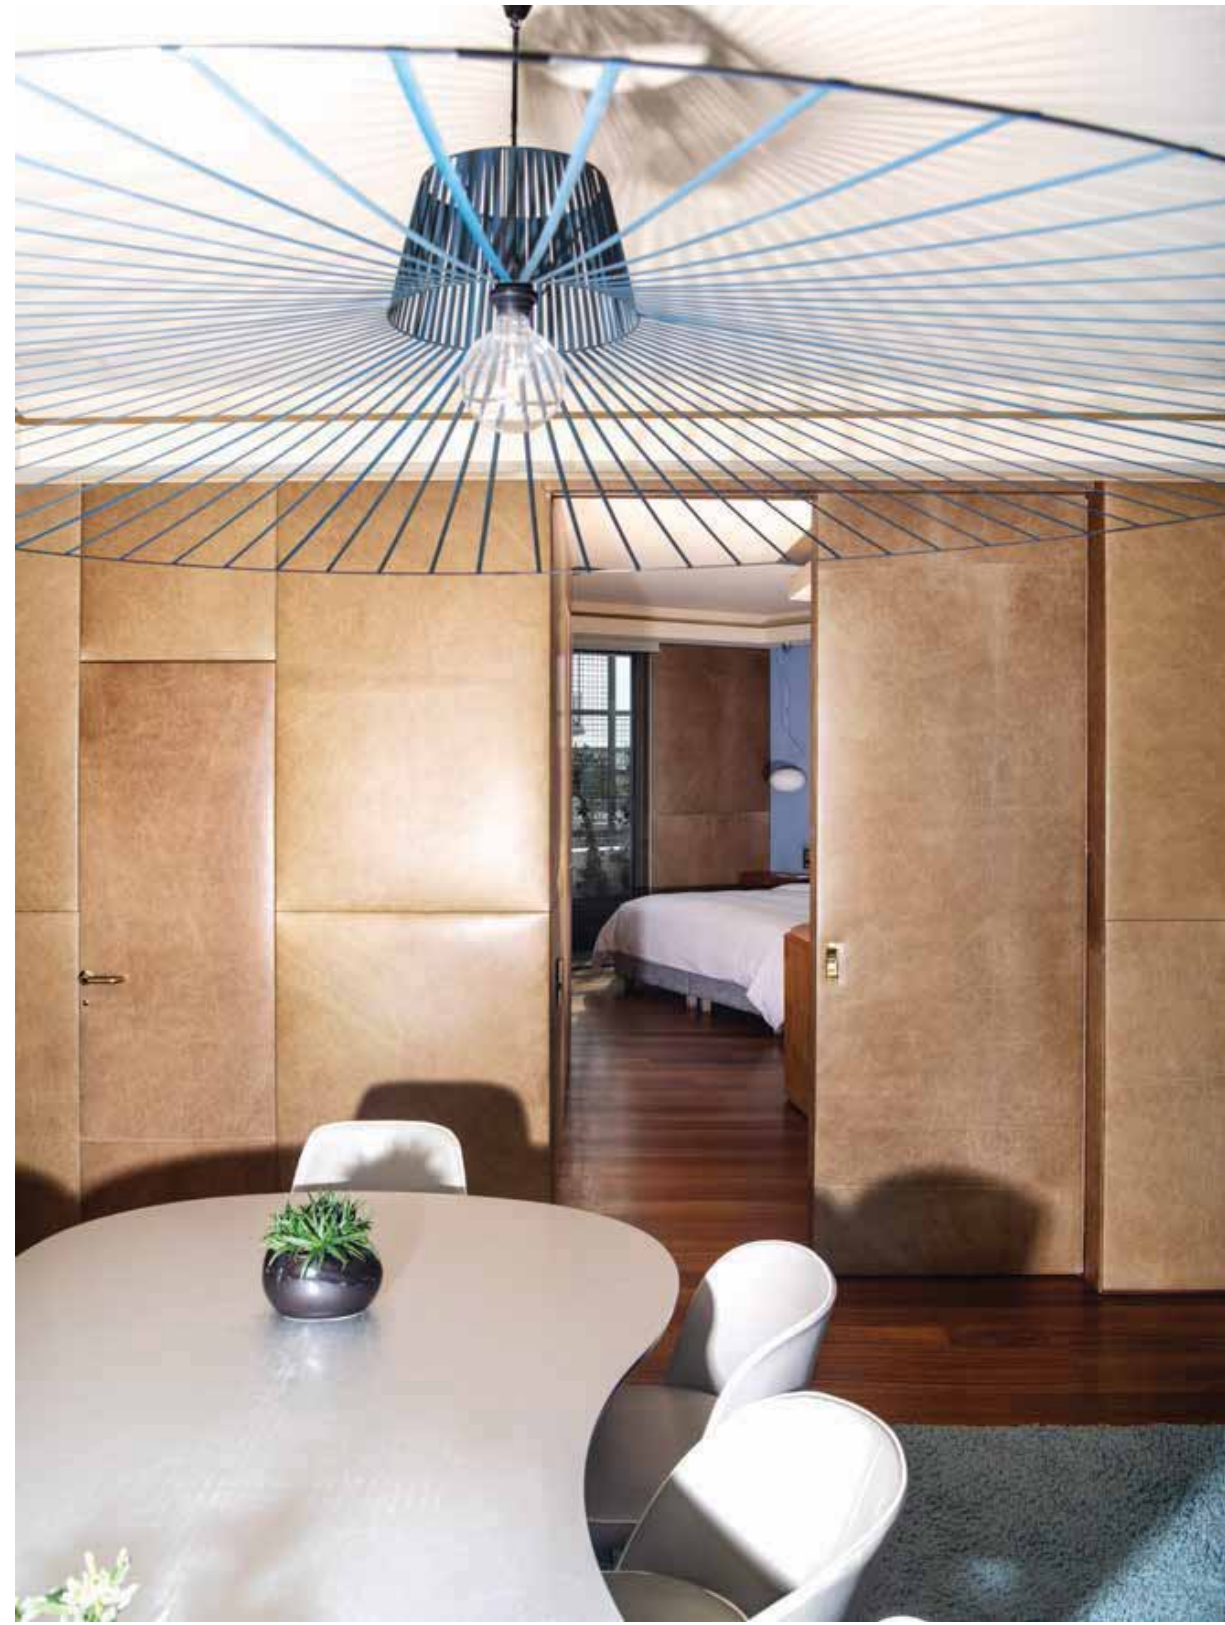

Standard, Superior Room

ROOM
ART INSTALLATION
EVIL EYE

**ROOM
ART INSTALLATION
POSTCARDS**

Studio

**ROOM
ART INSTALLATION
KARAGKIOZIS**

Superior Plus Room

Junior Suites

Bathrooms

Penthouse

NEW
Art Lounge

NEW
Art Lounge

NEW
Art Lounge

Wellness

Gym

“FAVELA” ART INSTALLATION

FAVELA WALLS AND COLUMNS,
MADE FROM RECLAIMED WOOD,
APPEAR TO EXPAND THREE DIMENSIONALLY,
IN A NEW, NEVER DONE BEFORE WAY

Chairs into Art

BEFORE

AFTER

79 Rooms & Suites

STANDARD ROOMS from 20sqm

SUPERIOR ROOMS from 25sqm

SUPERIOR PLUS ROOMS from 25sqm

STUDIOS from 30sqm