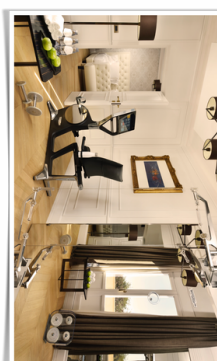

Penthouse Villa Medici Suite

Penthouse Fitness Suite