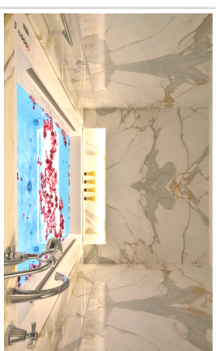

Signature Suite Experience

ENJOY OUR SIGNATURE SUITE SELECTION - THE ULTIMATE LUXURY WITH A FLEXIBLE DESIGN.

Our six Signature Suites have been individually and elegantly appointed to host discerning travelers with different expectations and different dreams of how to live their unforgettable stay in Roma. Among the suite facilities: *Acqua di Parma* Toiletries, Smart TV with *Chromecast* streaming device, Master-controlled lighting and climate control, *Bose* surround system Sound Touch 10, In-room safe, Set with *illy* Coffee machine and Tea maker.

HOTEL SPLENDE ROYAL
ROMA

ROBERTO NALDI
COLLECTION

Villa Borghese Suite

Penthouse Villa Medici Suite

Penthouse Fitness Suite

Penthouse Jacuzzi Suite

Splendide Grand Suite

Presidential Suite

- 52 sqm./560 sqf.
- King Size bed by *Simmons Black Diamond*

- Up to 3 Guests
- Crib for children
- Extra bed on request with supplement
- Terrace
- Italian Marble bathroom

- 75 sqm./807 sqf.
- King Size bed by *Simmons Black Diamond*

- 180 sqm./1927 sqf.
- King Size bed by *Simmons Black Diamond*

- Up to 3 Guests
- Crib for children
- Sofa bed on request with supplement
- Italian Marble bathroom with bath tub and separate walk-in shower
- Connecting Splendide Suite on request
- Private hall for private events