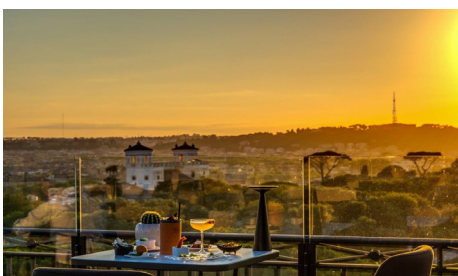

Hotel Features & Services

- Bell Staff- Porter
- Wedding Services
- 24 hour-concierge
- Fitness Room
- 24 hour Room Service
- Turndown Service
- Laundry Service
- Business Center
- Free Wi-Fi
- Family friendly
- Pet friendly

Hotel Splendide Royal

Via di Porta Pinciana 14 - 00187 Roma

Tel: +39 06 85442500

Email: reservations@splendideroyal.com

sales@robertonaldicollection.com

www.splendideroyal.com

Hotel Splendide Royal Rome

@hotel_splendide_royal_roma

GDS Codes

Chain Code: LX
Amadeus: ROMSPL
Apollo/Galileo: 34199
Sabre: 57101
Worldspan: 42153

ENSEMBLE TRAVEL™ Group
Experience that takes you places

SIGNATURE TRAVEL NETWORK

MEMBER
SELECT
HOTELS & RESORTS
TRAVEL LEADERS GROUP