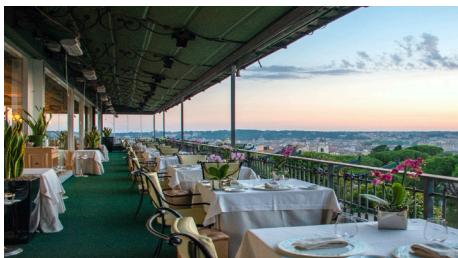

Hotel Features & Services

- Bell Staff- Porter
- Wedding Services
- 24 hour-concierge
- Fitness Room
- 24 hour Room Service
- Turndown Service
- Laundry Service
- Business Center
- Free Wi-Fi
- Family friendly
- Pet friendly

Hotel Splendide Royal

Via di Porta Pinciana 14 - 00187 Roma

Tel: +39 06 85442500

Email: reservations@splendideroyal.com

sales@robertonaldicollection.com

www.splendideroyal.com

Hotel Splendide Royal Rome

@hotel_splendide_royal_roma

GDS Codes

Chain Code: LX
Amadeus: ROMSPL
Apollo/Galileo: 34199
Sabre: 57101
Worldspan: 42153

ENSEMBLE TRAVEL™ Group
Experience that takes you places

SIGNATURE TRAVEL NETWORK

MEMBER
SELECT
HOTELS & RESORTS
TRAVEL LEADERS GROUP